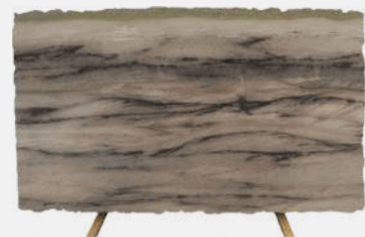

Antartic White granite

Honed levigado

Deep

Leather escovado

Milled fresado

- ✓ Blocks
- ✓ Slabs
- ✓ Cut to size
- ✓ Furniture

Aurora Boreale quartzite

Honed *levigado*

Honed levigado

Deep

Leather escovado

Milled fresado

- ✓ Blocks
- ✓ Slabs
- ✓ Cut to size
- ✓ Furniture

White Fantasy granite

Honed *levigado*

Deep

Leather *escovado*

Milled *fresado*

- ✓ Blocks
- ✓ Slabs
- ✓ Cut to size
- ✓ Furniture

Wild Sea granite

Honed *levigado*

Deep

Leather *escovado*

Milled *fresado*

- ✓ Blocks
- ✓ Slabs
- ✓ Cut to size
- ✓ Furniture

Yellow Bamboo quartzite

Honed *levigado*

Vulcano

Leather *escovado*

Milled *fresado*

- ✓ Blocks
- ✓ Slabs
- ✓ Cut to size
- ✓ Furniture

Yosemite Falls quartzite