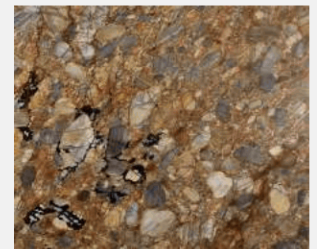

Honed *levigado*

Deep

Leather *escovado*

Milled *fresado*

- ✓ Blocks
- ✓ Slabs
- ✓ Cut to size
- ✓ Furniture

Spring Falls quartzite

Honed *levigado*

Deep

Leather *escovado*

Milled *fresado*

- ✓ Blocks
- ✓ Slabs
- ✓ Cut to size
- ✓ Furniture

Via Appia quartzite

Honed *leigado*

Vulcano

Leather *escovado*

Milled *fresado*

- ✓ Blocks
- ✓ Slabs
- ✓ Cut to size
- ✓ Furniture

Vitória Régia quartzite

Honed *levigado*

Vulcano

Leather *escovado*

Milled *fresado*

- ✓ Blocks
- ✓ Slabs
- ✓ Cut to size
- ✓ Furniture

Vittoria marble

Honed levigado

Deep

Leather escovado

Milled fresado

- ✓ Blocks
- ✓ Slabs
- ✓ Cut to size
- ✓ Furniture

White Fantasy granite

Honed *levigado*

Deep