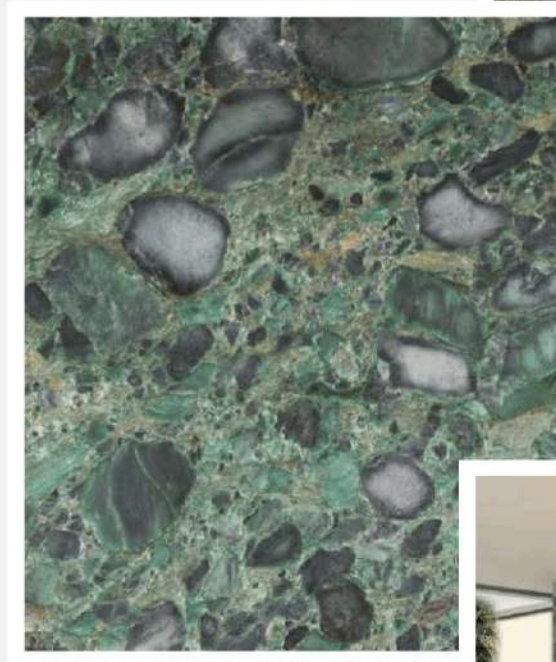

Antartic White granite

Honed levigado

Deep

Leather escovado

Milled fresado

- ✓ Blocks
- ✓ Slabs
- ✓ Cut to size
- ✓ Furniture

Aurora Boreale quartzite

Honed *levigado*

Milled fresado

- ✓ Blocks
- ✓ Slabs
- ✓ Cut to size
- ✓ Furniture

Bellini dolomitic marble

Honed *levigado*

Deep

Leather *escovado*

Milled *fresado*

- ✓ Blocks
- ✓ Slabs
- ✓ Cut to size
- ✓ Furniture

Donatello dolomitic marble

Honed *levigado*

Vulcano

Leather *escovado*

Milled *fresado*

- ✓ Blocks
- ✓ Slabs
- ✓ Cut to size
- ✓ Furniture

Emerald Green quartzite

Honed *levigado*

Vulcano

Leather *escovado*

Milled *fresado*

- ✓ Blocks
- ✓ Slabs
- ✓ Cut to size
- ✓ Furniture

Green San Francisco

granite

Honed *levigado*

Deep